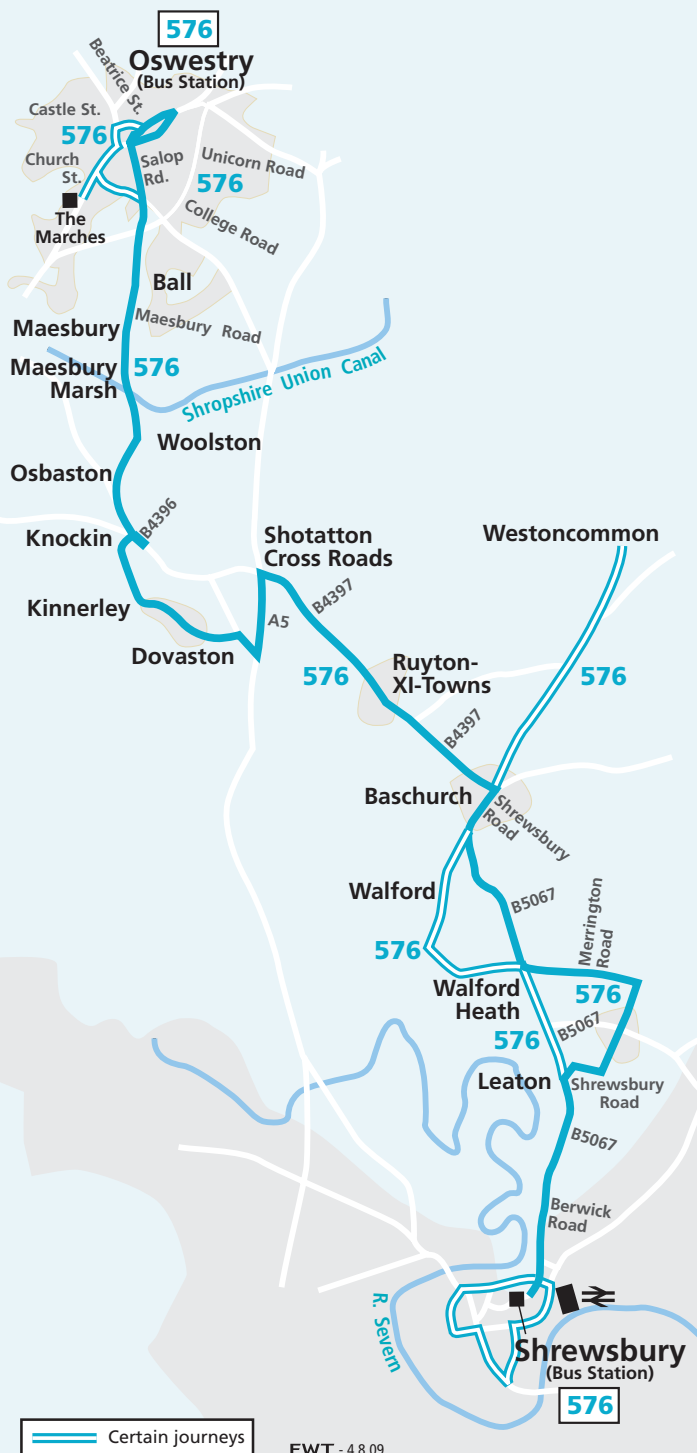

Bus times

From February 2017

576 Shrewsbury to Oswestry

576 - Shrewsbury/Baschurch/Oswestry

Download our Arriva Bus and m-ticket app:

Track your bus, plan a trip, search for the latest timetables and much more on the **Arriva Bus app**.

Get tickets delivered straight to your phone with the **m-ticket app**.

Both apps are available from **Google Play** and the **App Store**.

Certain journeys

FWT - 4.8.09

arrivabus.co.uk

[arrivamidlandswest](https://www.facebook.com/arrivamidlandswest)