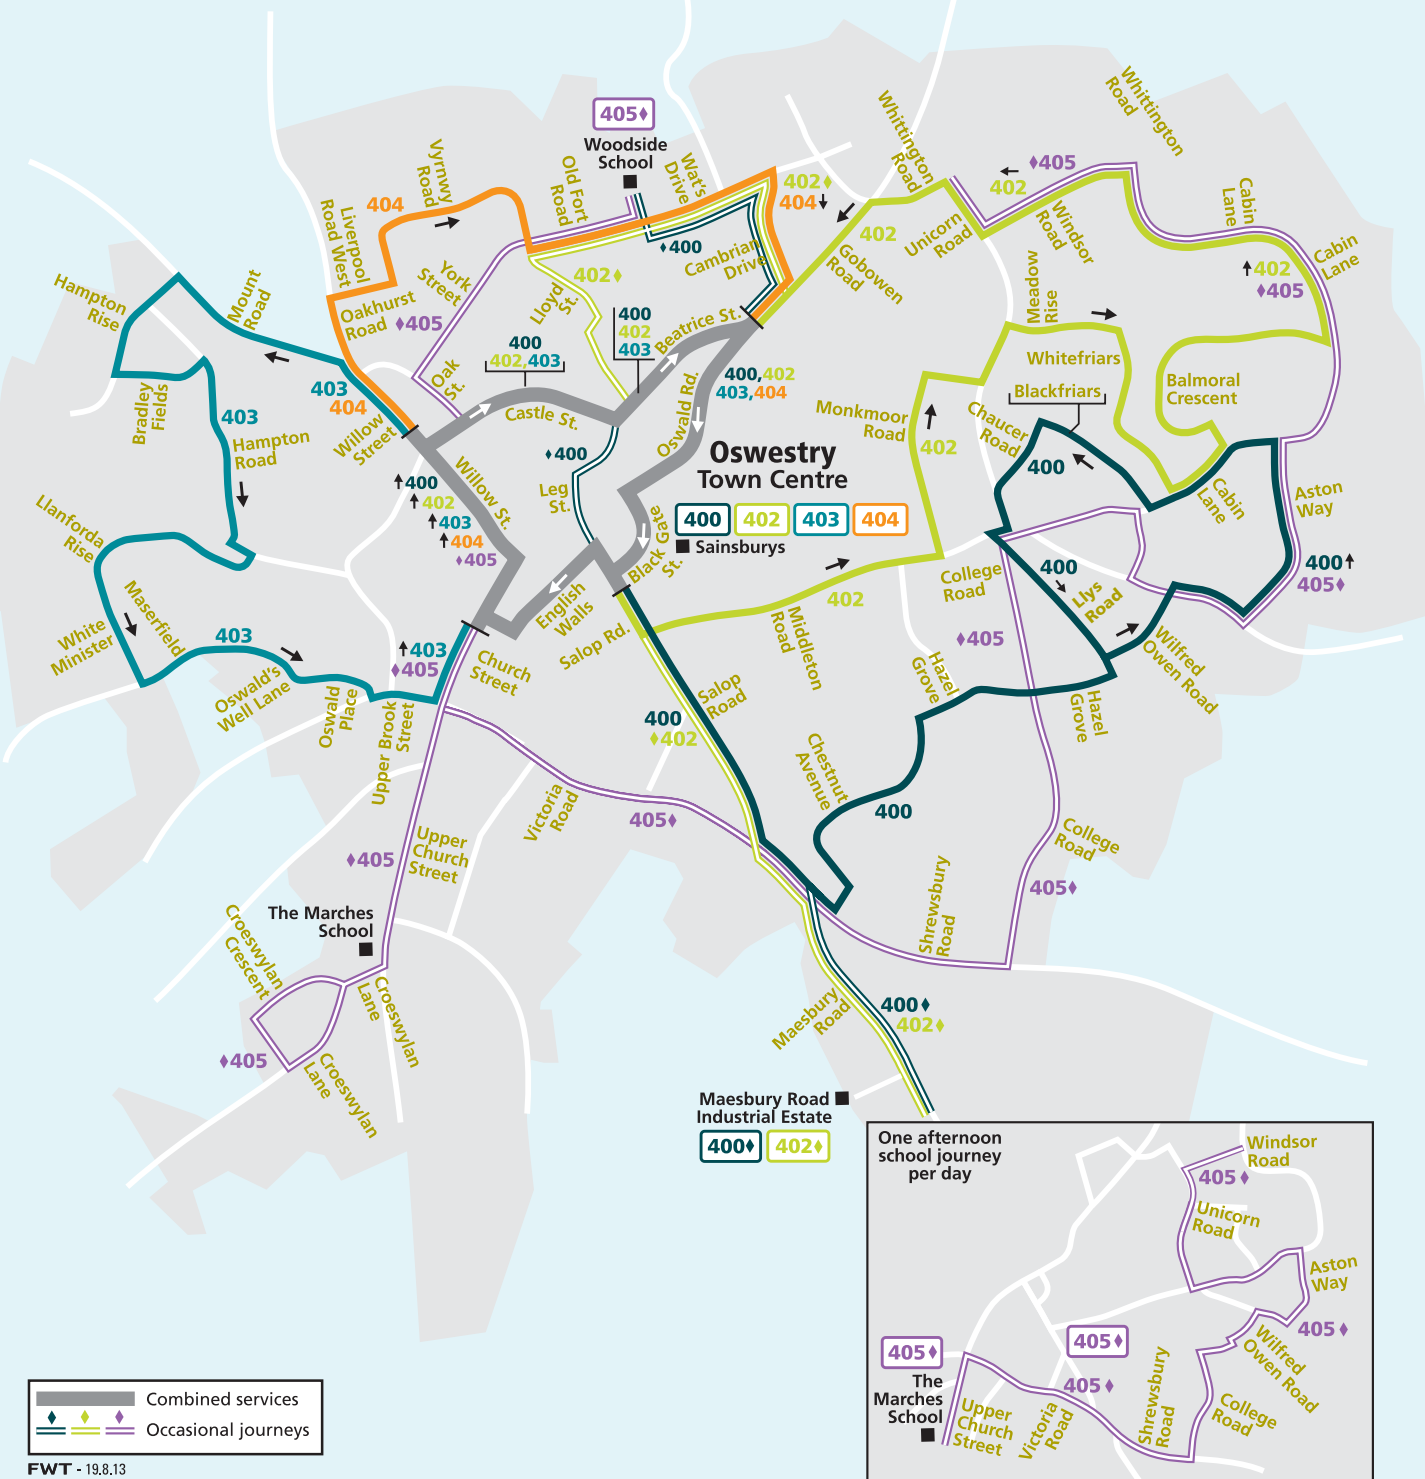

Bus times

From July 2018

400 | 402 | 403 404 | 405

Oswestry Town Services

- 400 - Oswestry / Aston Way Circular
- 402 - Oswestry / Balmoral Crescent Circular
- 403 - Oswestry / Hampton Road Circular
- 404 - Oswestry / Vyrnwy Road Circular
- 405 - Oswestry / Windsor Road / North Shropshire College Circular

Download our Arriva Bus and m-ticket app:

Track your bus, plan a trip, search for the latest timetables and much more on the [Arriva Bus app](#).

Get tickets delivered straight to your phone with the [m-ticket app](#).

Both apps are available from [Google Play](#) and the [App Store](#).