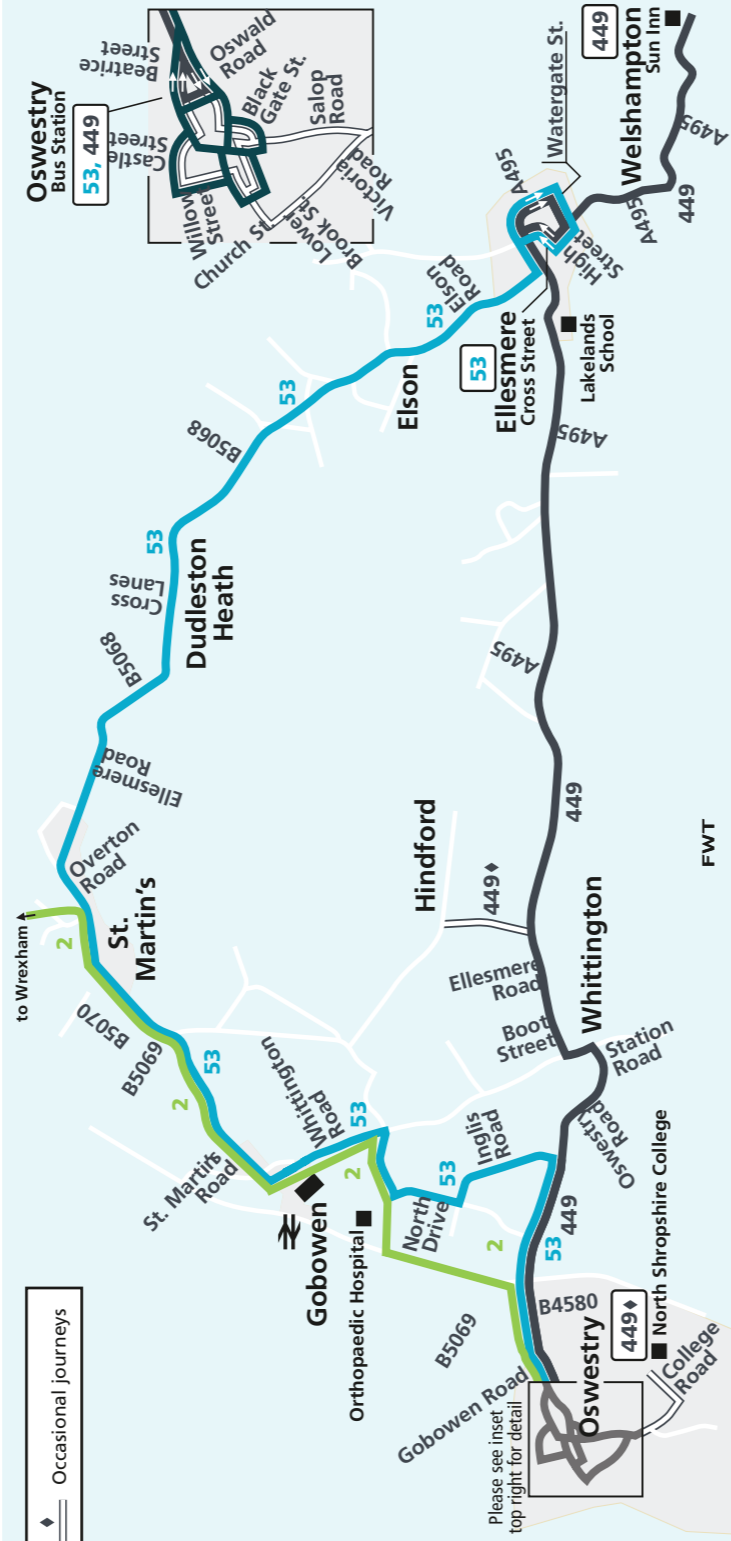

Mondays to Fridays

Route Number	449	449	449
Oswestry, Bus Station	0715	1640\$	1745
Whittington Three Trees	0721	1648	1755
Hindford	---	1653	1800
Ellesmere Cross Street	0734	1702	1810
Welshampton, Sun Inn	0743	1712	1820

Notes:

\$ - Operates from North Shropshire College on College days only (departs 1630)

Occasional journeys

Mondays to Fridays

Route Number	449	449	449
Welshampton, Sun Inn	0800	1712	1825
Ellesmere Cross Street	0810	1722	1837
Hindford	0820	---	---
Whittington, Three Trees	0827	1737	1852
Oswestry, Bus Station	0837	1745	1900
Black Gate Street	0842\$	---	---

Notes:

\$ - Operates to North Shropshire College on College days only (arrives 0852)

www arrivabus.co.uk
 f [arrivamidlandswest](https://www.facebook.com/arrivamidlandswest)
 t [arrivamidlandsw](https://twitter.com/arrivamidlandsw)

Route Number

Day Code **53** **2** **2** **2** **2** **2**

Ellesmere, Cross Street	1854	---	---	---	---	---
Criffins, Parish Hall	1902	---	---	---	---	---
St Martins, Beech Trees	1912	1918	1948	2035	2135	2235
Gobowen, Post Office	1916	1922	1952	2039	2139	2239
Gobowen, Orthopaedic Hospital	1920	1926	1956	2043	2143	2243
Oswestry, Black Gate Street	1930	---	---	---	---	---
Oswestry, Willow Street Post Office	---	---	---	---	---	---
Oswestry, Bus Station	---	1932	2002	2047	2147	2247